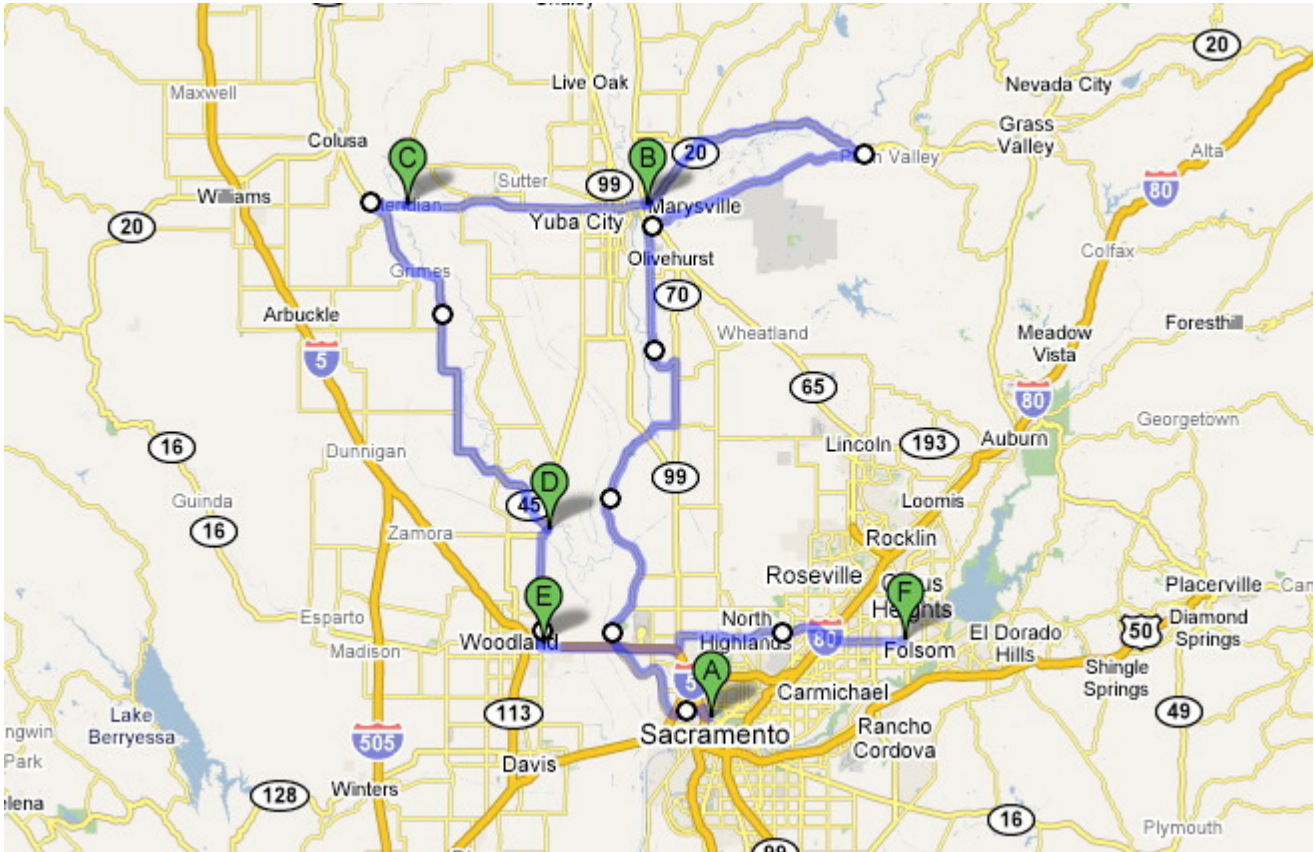

## Marysville, CA

February 10, 2008

### Ride Route

Meeting Place:  
Richards Blvd  
Sacramento, CA

Road	Mileage
West on Richards Blvd toward N 3rd St.	0.3
Ramp onto Interstate 5 North	0.6
Exit Garden Hwy	16.4
Slight left to stay on Garden Hwy	13
Continue on Nicolaus Ave	2.1
Left at CA-70	4.7
Left at Feather River Blvd	12.6
Right at N Beale Rd	0.3
Left to stay on N Beale Rd	0.9
Left at Hammonton Smartville Rd	16.3
Left at CA-20	19.6
Left at Chestnut St	0.2
Arrive at: 130 9th St., Marysville, CA 95901	
West on 9th St. toward B St.	0.3
Right at CA-20	17.7
Arrive at: Meridian, CA	
West on CA-20 toward 3rd St	2.8
Left at CA-45	32.5
Right at CA-113	154 feet
Arrive at: Knights Landing, CA	
South on CA-113 toward 5th St	0.7
Continue on County Rd 102	7.9
South on County Road 102 toward E Main St.	0.3

Merge onto Interstate 5 via the ramp to Sacramento	9.8
Exit onto CA-70 N/CA-99 N toward Marysville/Yuba City	1.3
Exit 307 for Elkhorn Blvd	0.3
Right at CR-E14/W Elkhorn Blvd	17.2
Continue to follow CR-E14	
Left at Beech Ave	0.2